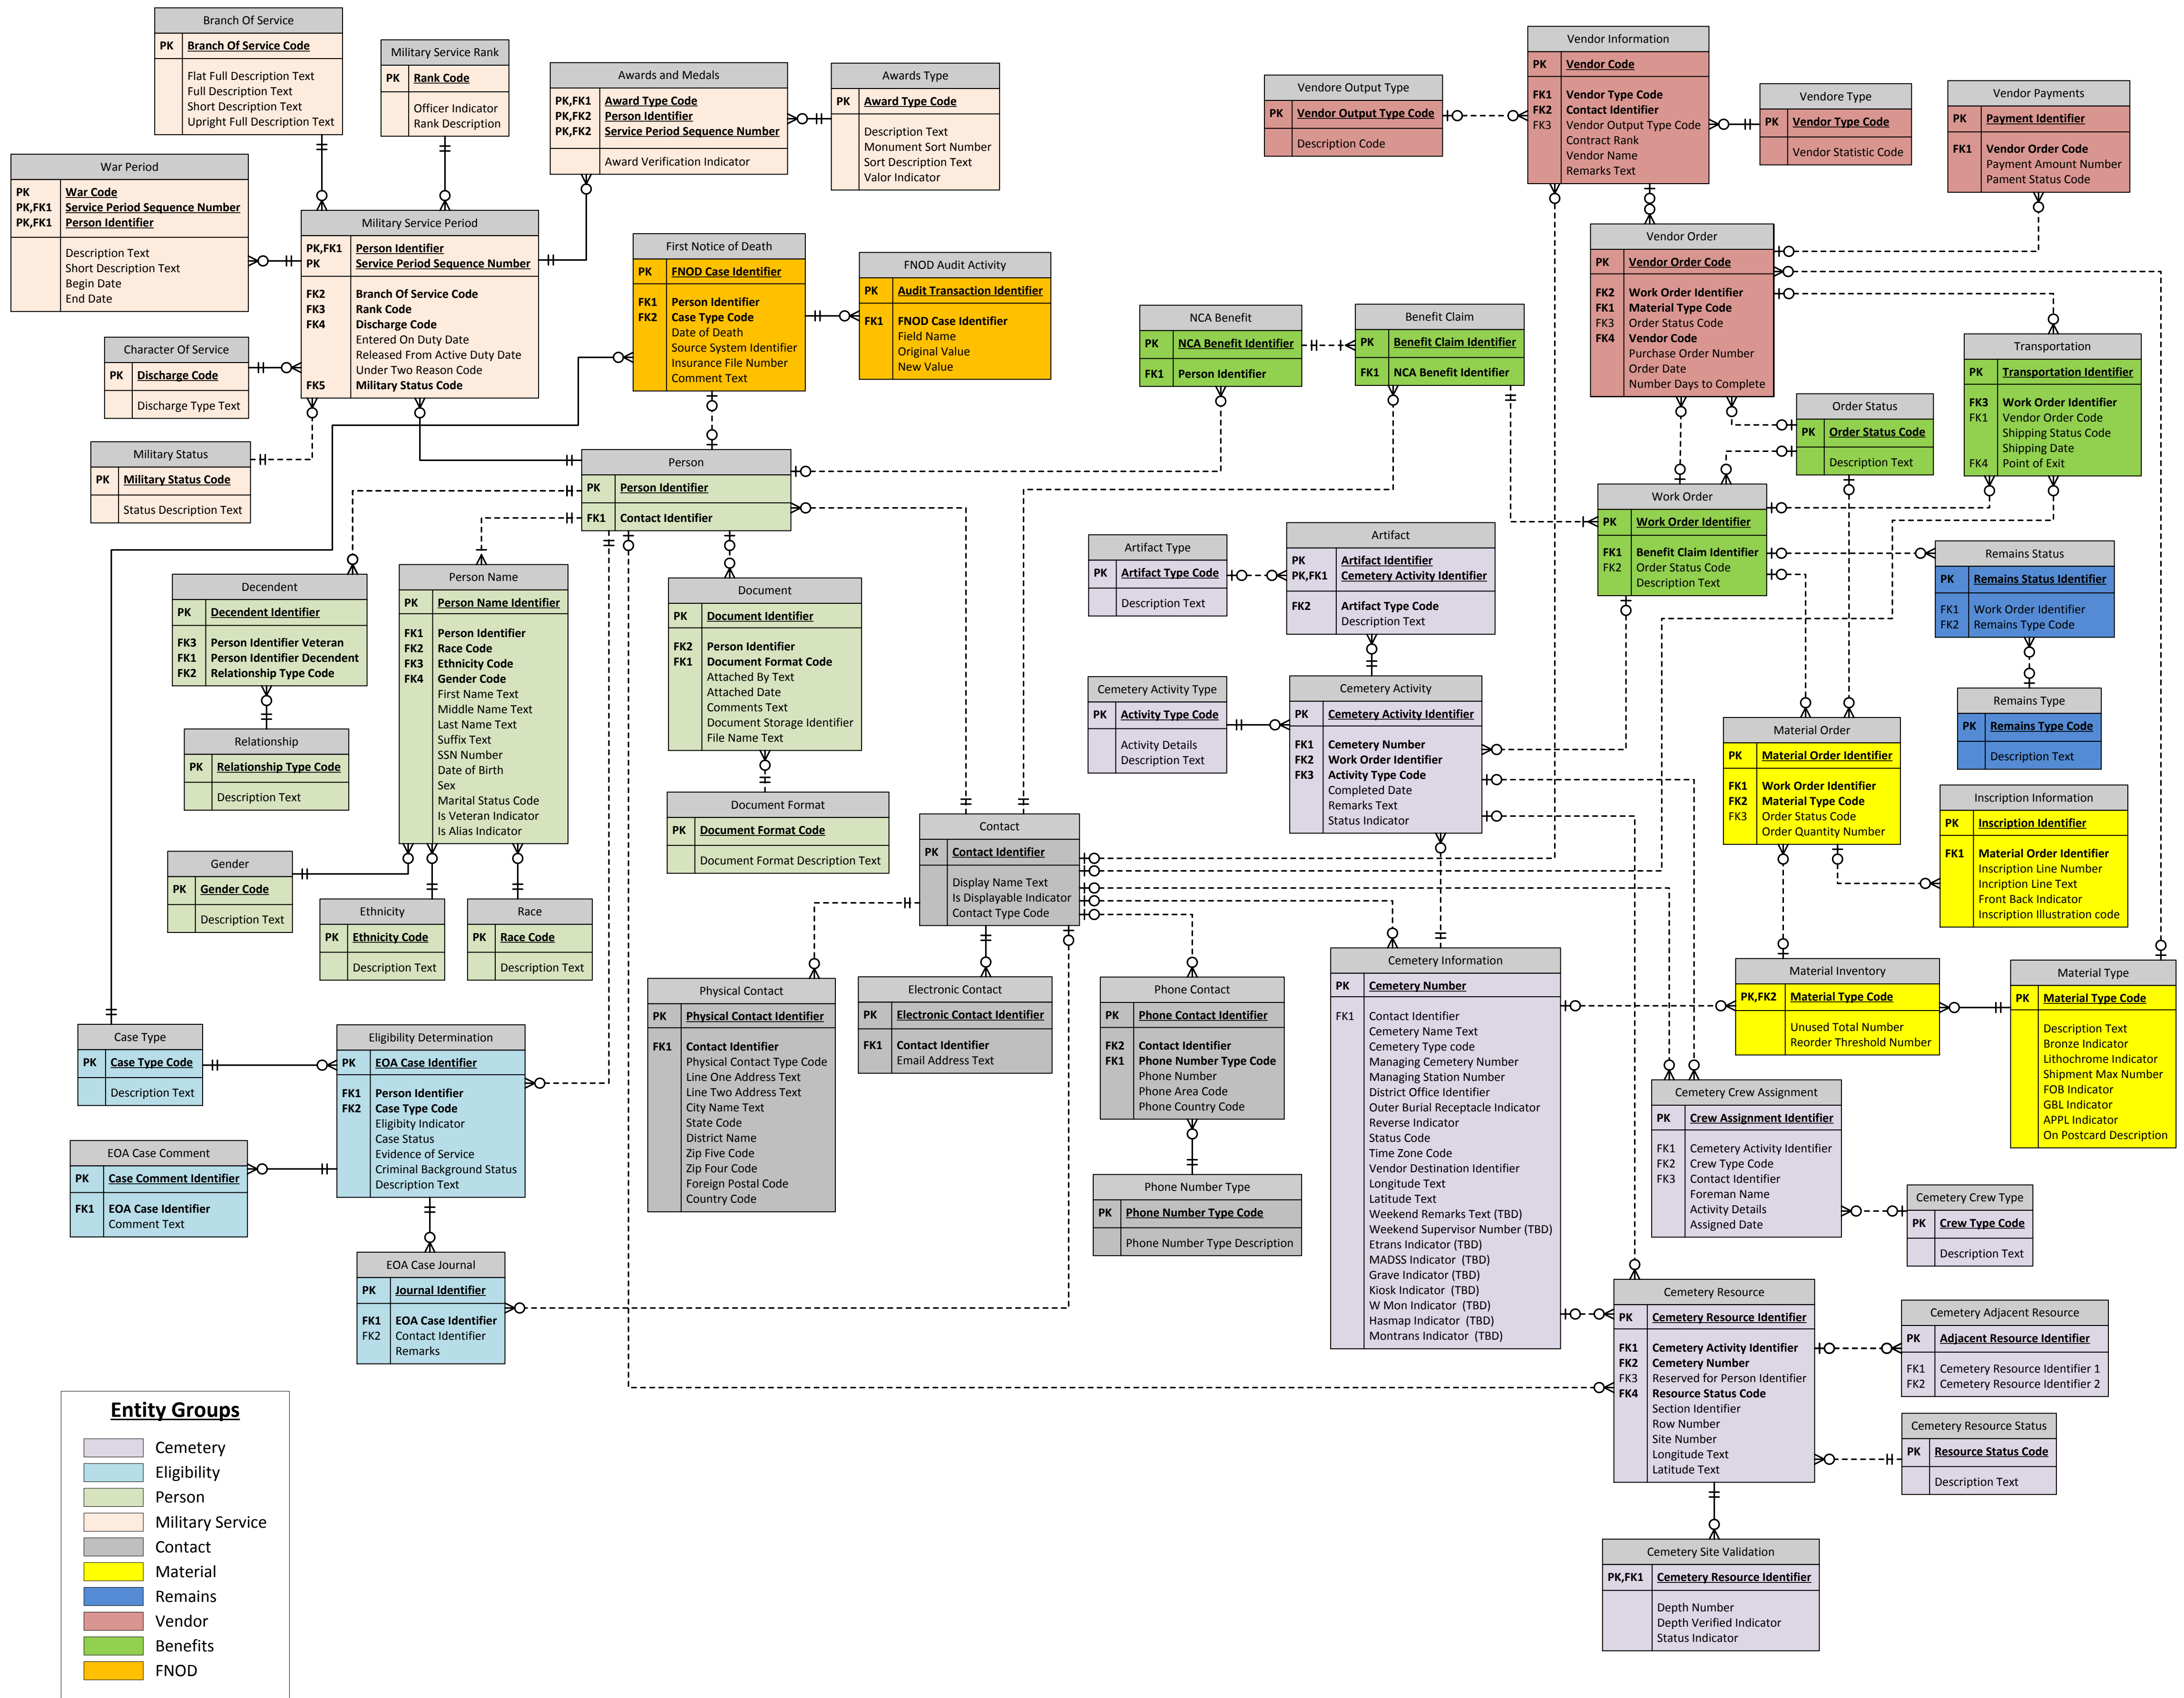

# MBMS Logical Data Model

Version 1.9  
October 6, 2016

## Entity Groups

- Cemetery
- Eligibility
- Person
- Military Service
- Contact
- Material
- Remains
- Vendor
- Benefits
- FNOD